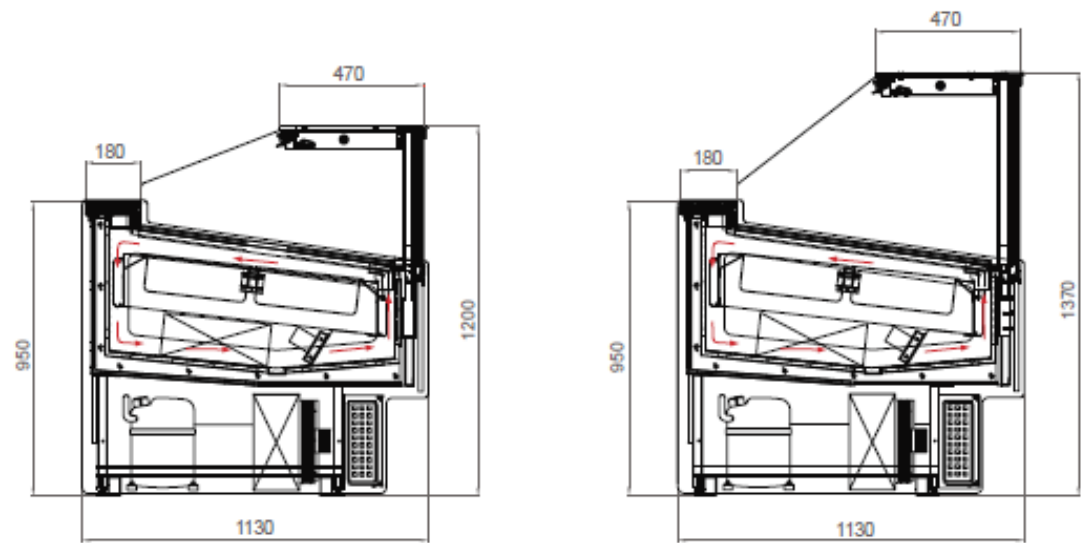

TWIN.

VASCHETTE > TUBS - It.5/7 360x165 mm

24

20

18

16

12