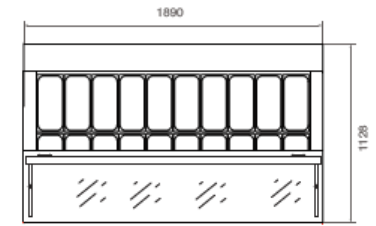

TWIN.

VASCHETTE > TUBS - It.5/7 360x165 mm

24

20

18

16

12