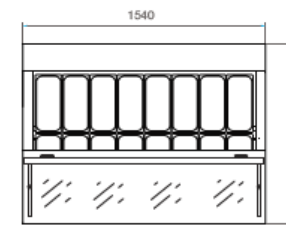

TWIN.

VASCHETTE > TUBS - It.5/7 360x165 mm

24

20

18

16

12