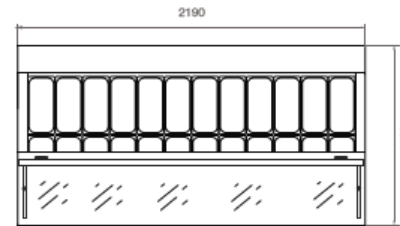

TWIN.

VASCHETTE > TUBS - It.5/7 360x165 mm

24

20

18

16

12