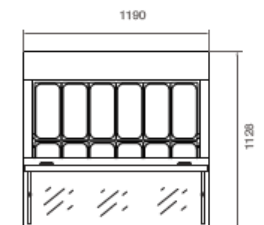

TWIN.

VASCHETTE > TUBS - It.5/7 360x165 mm

24

20

18

16

12